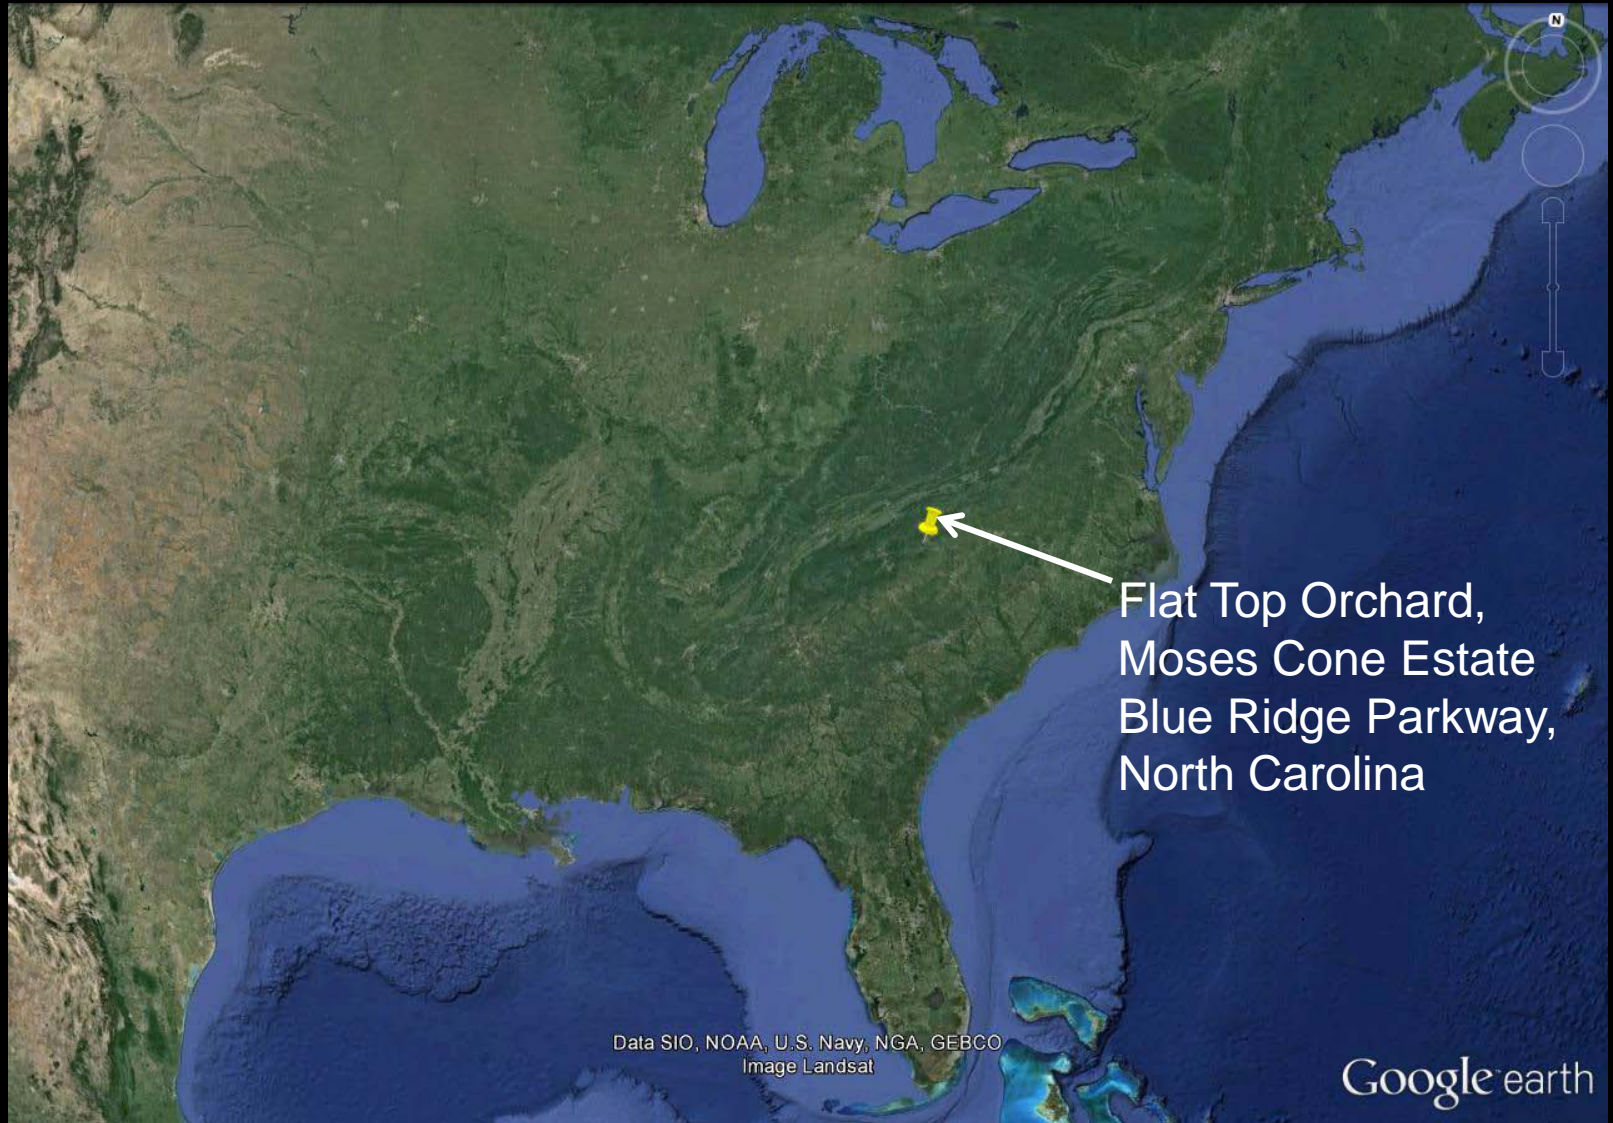

165-Year Old Curry Orchard in Yosemite Valley, Yosemite National Park, CA

Frank Farm, North
Manitou Island,
Sleeping Bear Dunes
National Lakeshore
Michigan

Image Landsat
Data SIO, NOAA, U.S. Navy, NGA, GEBCO

Google earth

North Manitou Island in Sleeping Bear Dunes National Lakeshore, MI

Frank Farm, North Manitou Island, Sleeping Bear National Lakeshore, MI

125-Year Old Apple Trees at Frank Farm, North Manitou Island, MI

125-Year Old Apple Trees at Frank Farm, North Manitou Island, MI

Flat Top Orchard,
Moses Cone Estate
Blue Ridge Parkway,
North Carolina

Data SIO, NOAA, U.S. Navy, NGA, GEBCO
Image Landsat

Google earth

Flat Top Orchard at Moses Cone Estate, Blue Ridge Parkway, NC