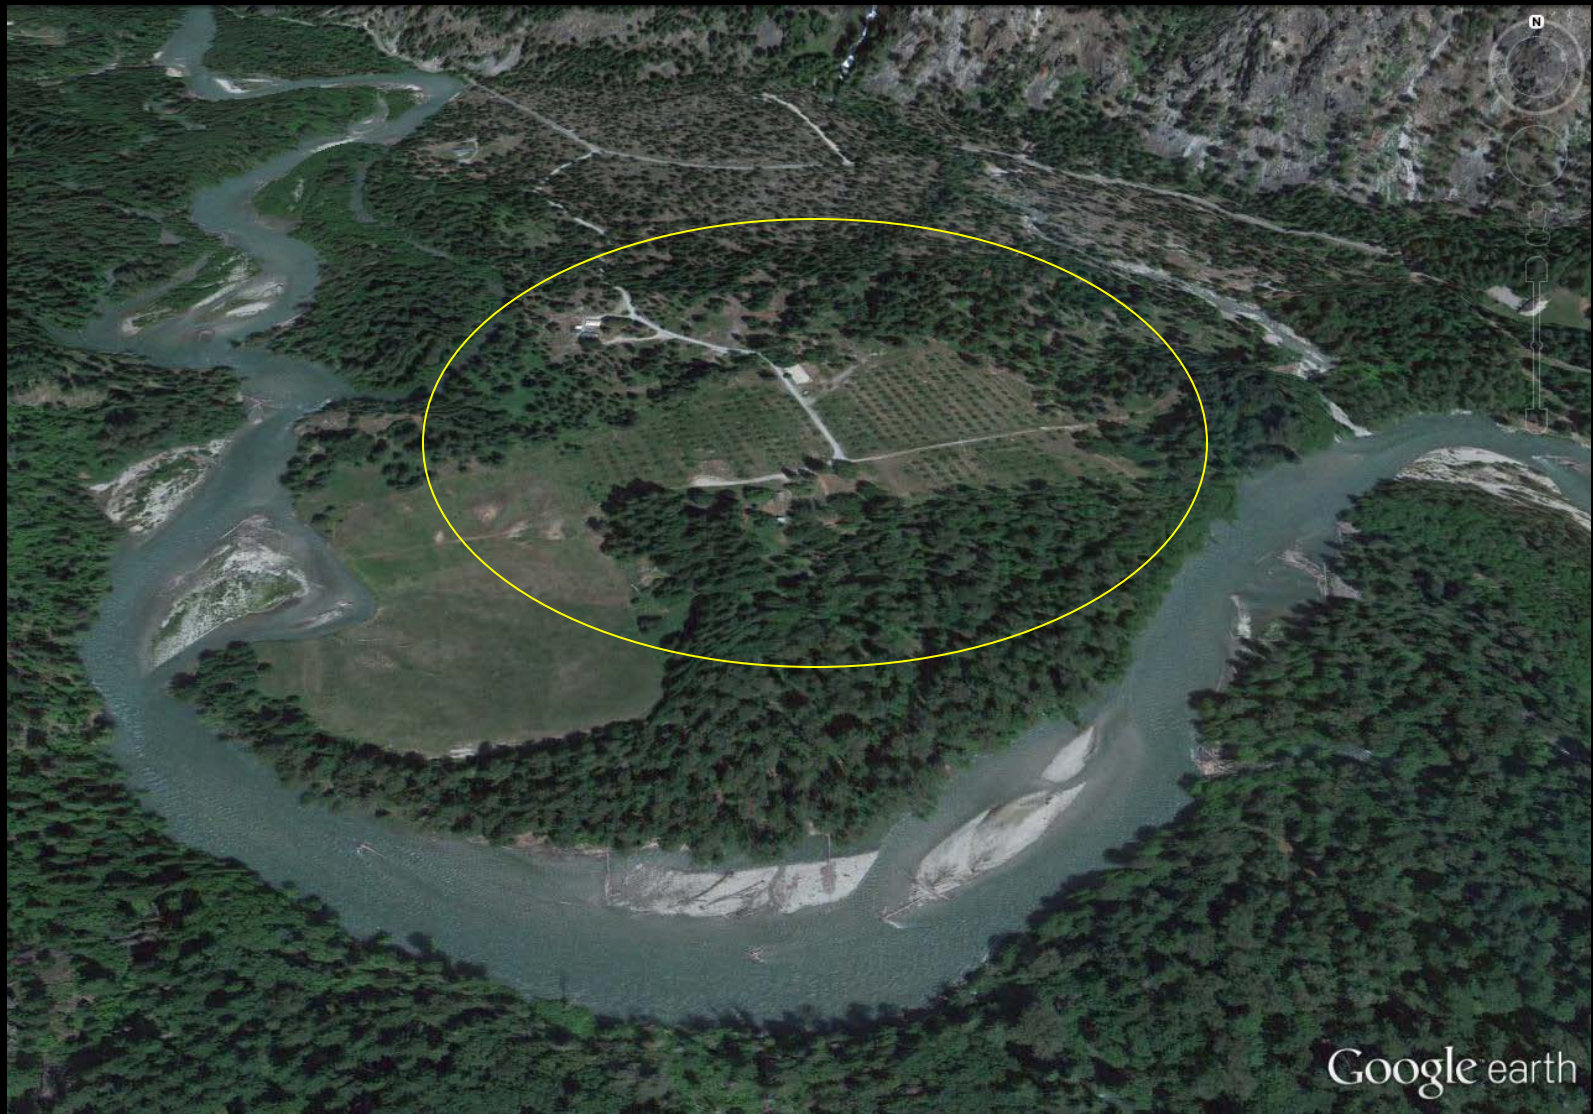

Buckner Orchard, Stehekin, North Cascades National Park, WA