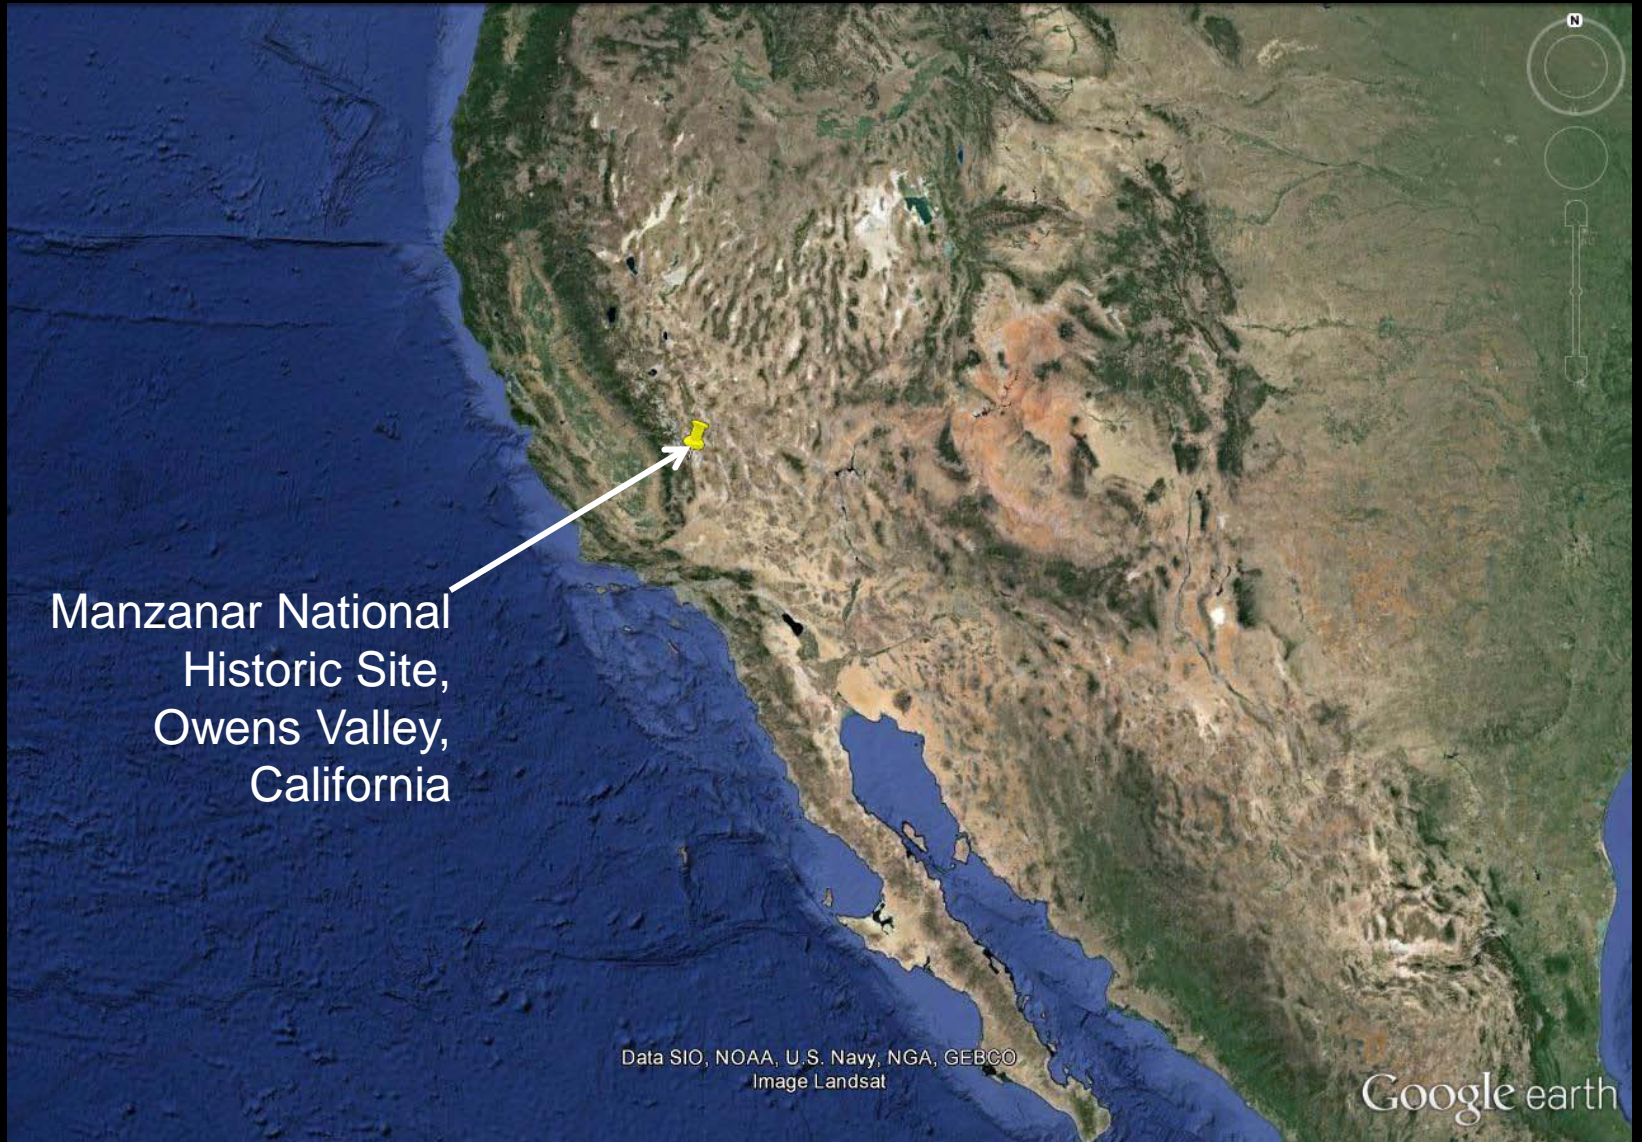

85-Year Old Buckner Orchard, Stehekin, North Cascades National Park, WA

85-Year Old Buckner Orchard, Stehekin, North Cascades National Park, WA

85-Year Old Buckner Orchard, Stehekin, North Cascades National Park, WA

Buckner Orchard, Stehekin, North Cascades National Park, WA

85-Year Old Buckner Orchard, Stehekin, North Cascades National Park, WA

Manzanar National
Historic Site,
Owens Valley,
California

Data SIO, NOAA, U.S. Navy, NGA, GEBCO
Image Landsat

Google earth

Manzanar National Historic Site, near Independence, Owens Valley, CA

Manzanar National Historic Site, near Independence, Owens Valley, CA

80+ Year Old Orchards, Manzanar NHS, Owens Valley, CA