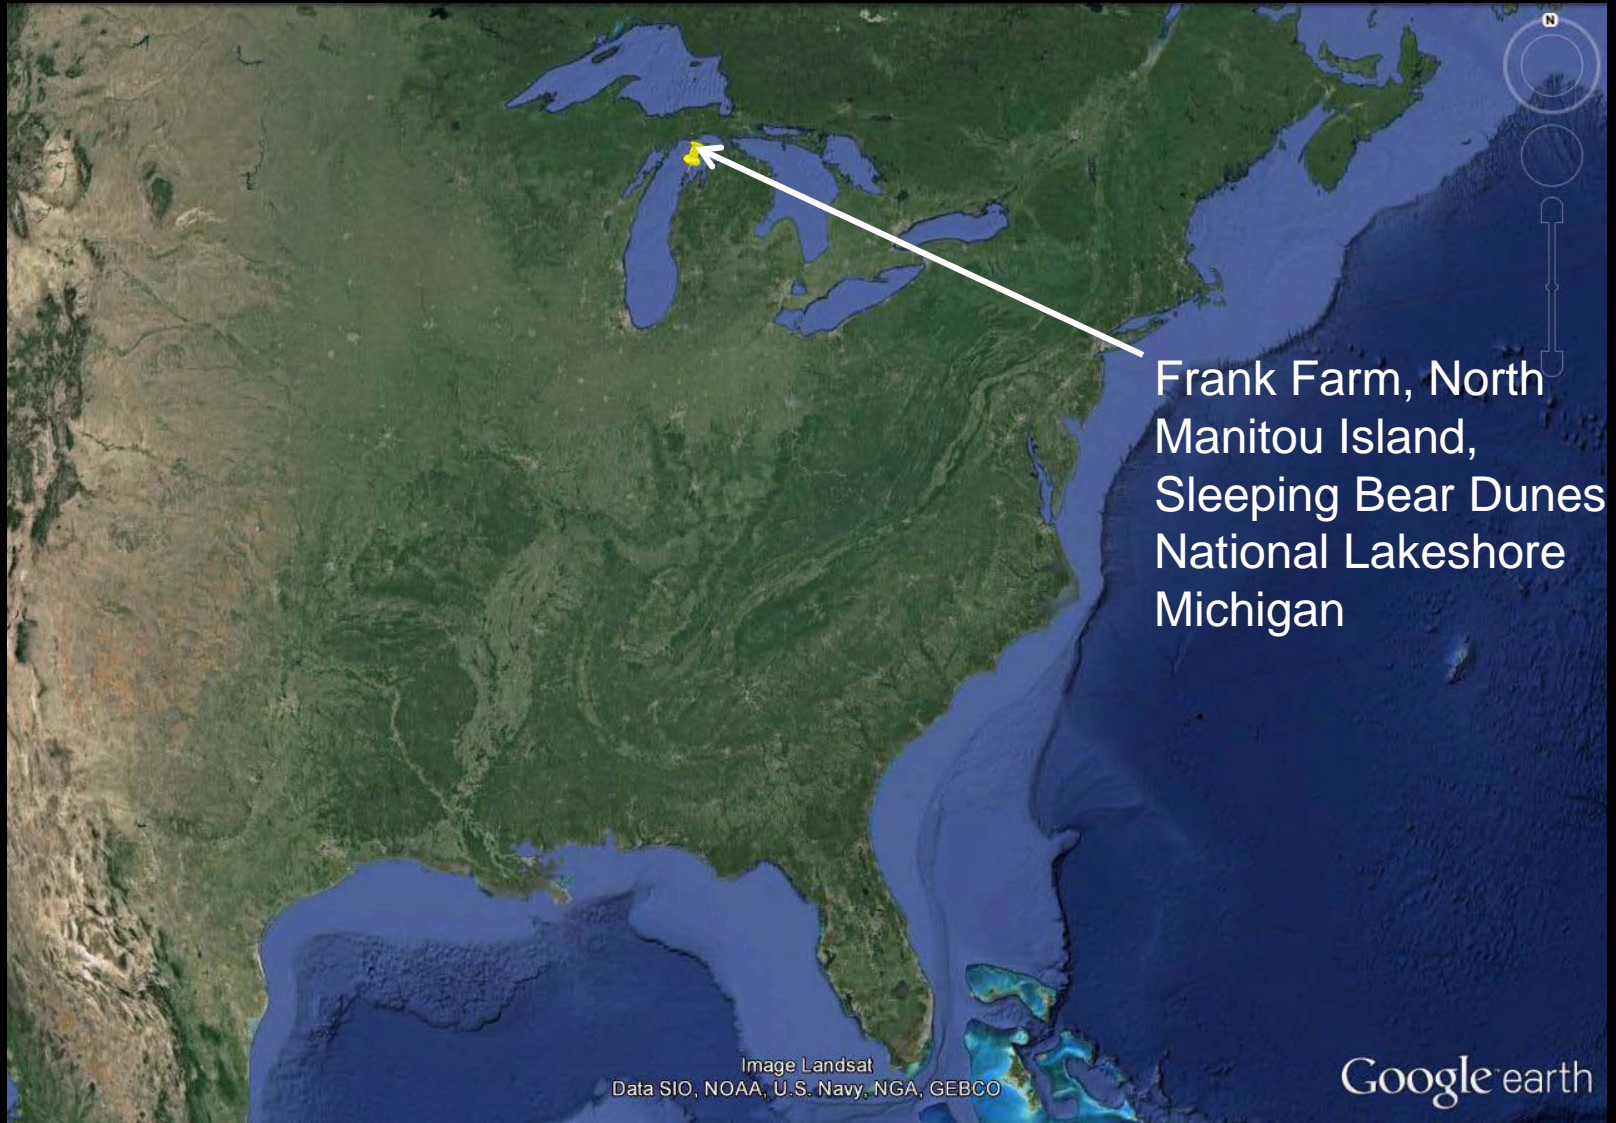

Lamon (Curry) Orchard In Yosemite Valley, Yosemite National Park, CA

Curry Orchard In Yosemite Valley, Yosemite National Park, CA

165-Year Old Curry Orchard in Yosemite Valley, Yosemite National Park, CA

165-Year Old Curry Orchard in Yosemite Valley, Yosemite National Park, CA

Frank Farm, North
Manitou Island,
Sleeping Bear Dunes
National Lakeshore
Michigan

Image Landsat
Data SIO, NOAA, U.S. Navy, NGA, GEBCO

Google earth

North Manitou Island in Sleeping Bear Dunes National Lakeshore, MI

Frank Farm, North Manitou Island, Sleeping Bear National Lakeshore, MI

125-Year Old Apple Trees at Frank Farm, North Manitou Island, MI